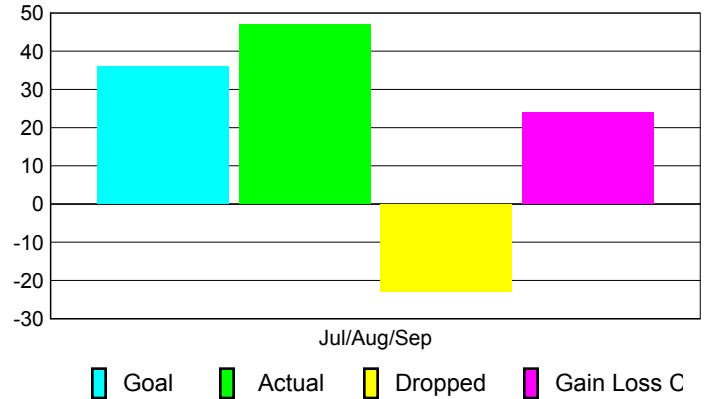

Membership Results 2010-2011

Goal, New, Dropped, Gain/Loss